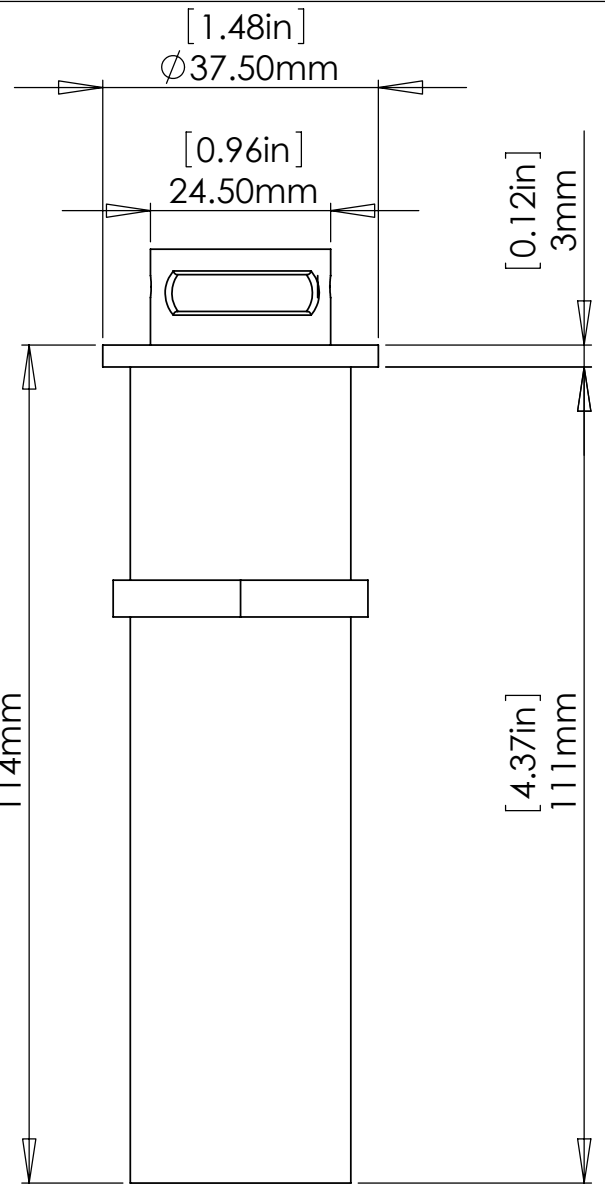

[0.51in]
13mm

[1.48in]
Ø37.50mm

A

A

[1.48in]
Ø37.50mm

[0.96in]
24.50mm

[0.12in]
3mm

[4.49in]
114mm

[4.37in]
111mm

[0.12in]
3mm

Table cut out

[1.50in]
38.10mm

[1.18in]
30mm

SECTION A-A

PROPRIETARY AND CONFIDENTIAL

THE INFORMATION CONTAINED IN THIS DRAWING IS THE SOLE PROPERTY OF CLOCKAUDIO LTD. ANY REPRODUCTION IN PART OR AS A WHOLE WITHOUT THE WRITTEN PERMISSION OF CLOCKAUDIO LTD IS PROHIBITED.

CLOCKAUDIO®

CRM 102-RF Flush

SIZE A	DWG. NO. 668	07/07/09
SCALE:1:2		SHEET 1 OF 1