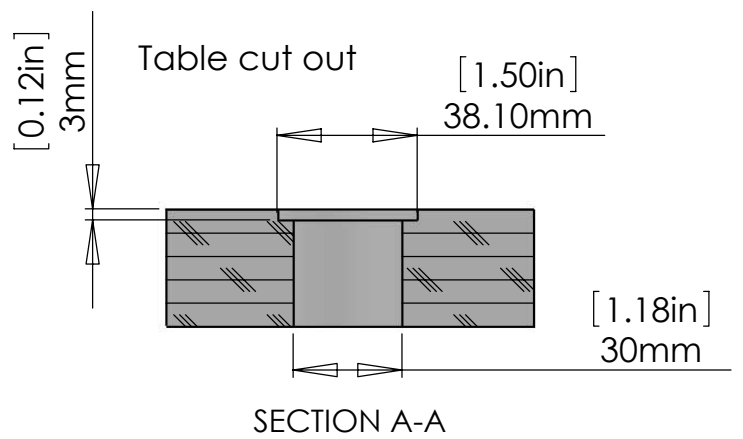

[0.51in]
13mm

[1.48in]
Ø37.50mm

A

A

[1.48in]
Ø37.50mm

[0.96in]
24.50mm

[0.12in]
3mm

[4.49in]
114mm

[4.37in]
111mm

[0.12in]
3mm

Table cut out

[1.50in]
38.10mm

[1.18in]
30mm

SECTION A-A

PROPRIETARY AND CONFIDENTIAL

THE INFORMATION CONTAINED IN THIS DRAWING IS THE SOLE PROPERTY OF CLOCKAUDIO LTD. ANY REPRODUCTION IN PART OR AS A WHOLE WITHOUT THE WRITTEN PERMISSION OF CLOCKAUDIO LTD IS PROHIBITED.

CLOCKAUDIO®

CRM 102-RF Flush

SIZE A	DWG. NO. 668	07/07/09
SCALE:1:2		SHEET 1 OF 1