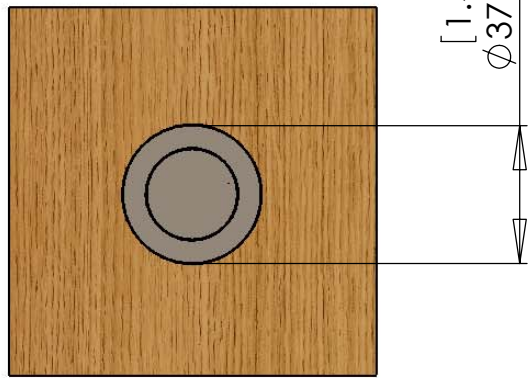

[0.51in]
13mm

[1.48in]
Ø37.50mm

A

A

[1.48in]
Ø37.50mm

[0.96in]
24.50mm

[0.12in]
3mm

[4.49in]
114mm

[4.37in]
111mm

[0.12in]
3mm

Table cut out

[1.50in]
38.10mm

[1.18in]
30mm

SECTION A-A

PROPRIETARY AND CONFIDENTIAL

THE INFORMATION CONTAINED IN THIS DRAWING IS THE SOLE PROPERTY OF CLOCKAUDIO LTD. ANY REPRODUCTION IN PART OR AS A WHOLE WITHOUT THE WRITTEN PERMISSION OF CLOCKAUDIO LTD IS PROHIBITED.